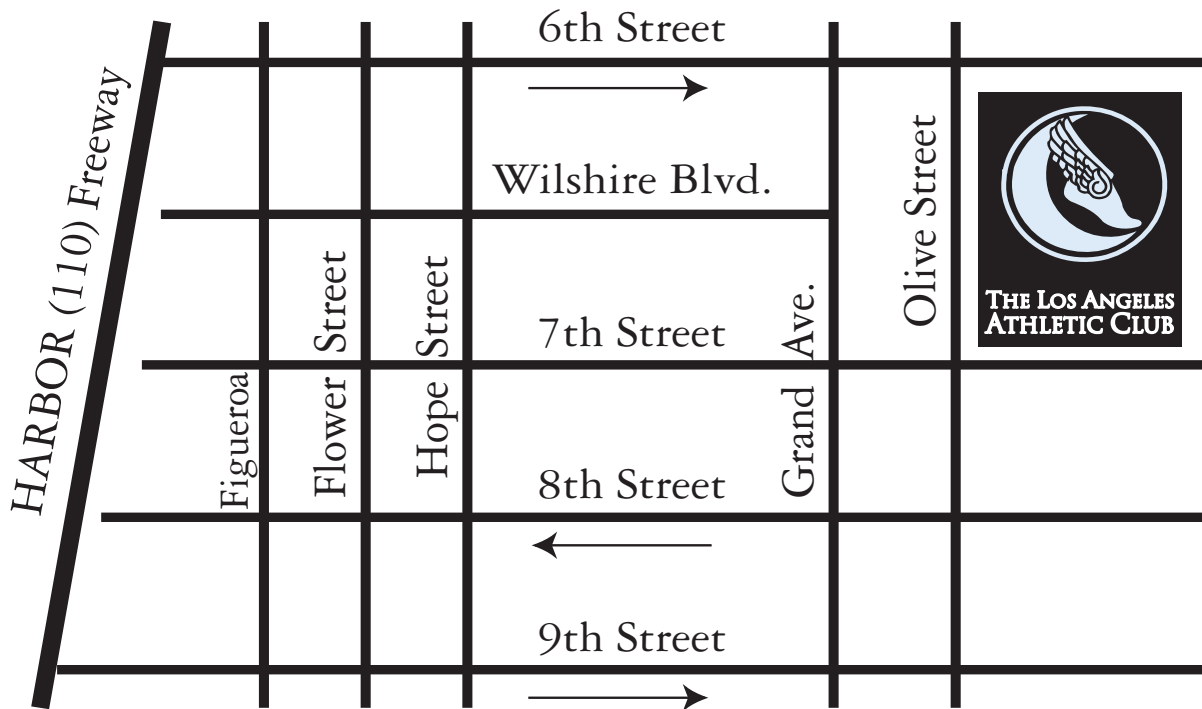

THE LOS ANGELES ATHLETIC CLUB

From the 110 (Harbor) Freeway — North & South:

1. Stay in right lane and exit at 9th Street
2. Follow 9th Street East 6 blocks to Olive Street
3. Turn left onto Olive Street and stay in the right lane
4. Proceed 2 blocks to 7th Street
5. Cross 7th Street - parking garage is the first driveway on the right "Olive Park" at 646 South Olive Street

THE LOS ANGELES ATHLETIC CLUB

To The Los Angeles Athletic Club:

Exit the 110 freeway at 9th Street

Follow 9th Street 5 blocks to Olive Street

Turn LEFT and proceed 2 blocks north to 7th Street

DO NOT TURN ONTO 7th Street

Once you pass 7th Street, the Olive Park Garage
is the first driveway on the right

From The Los Angeles Athletic Club:

Once you exit the garage turn RIGHT and follow Olive Street
north 1.5 blocks to 5th Street.

Turn LEFT and proceed 4 blocks to Figueroa

Once you pass Figueroa the CENTER bridge is the 110 freeway SOUTH
and the RIGHT bridge is the 110 freeway NORTH.